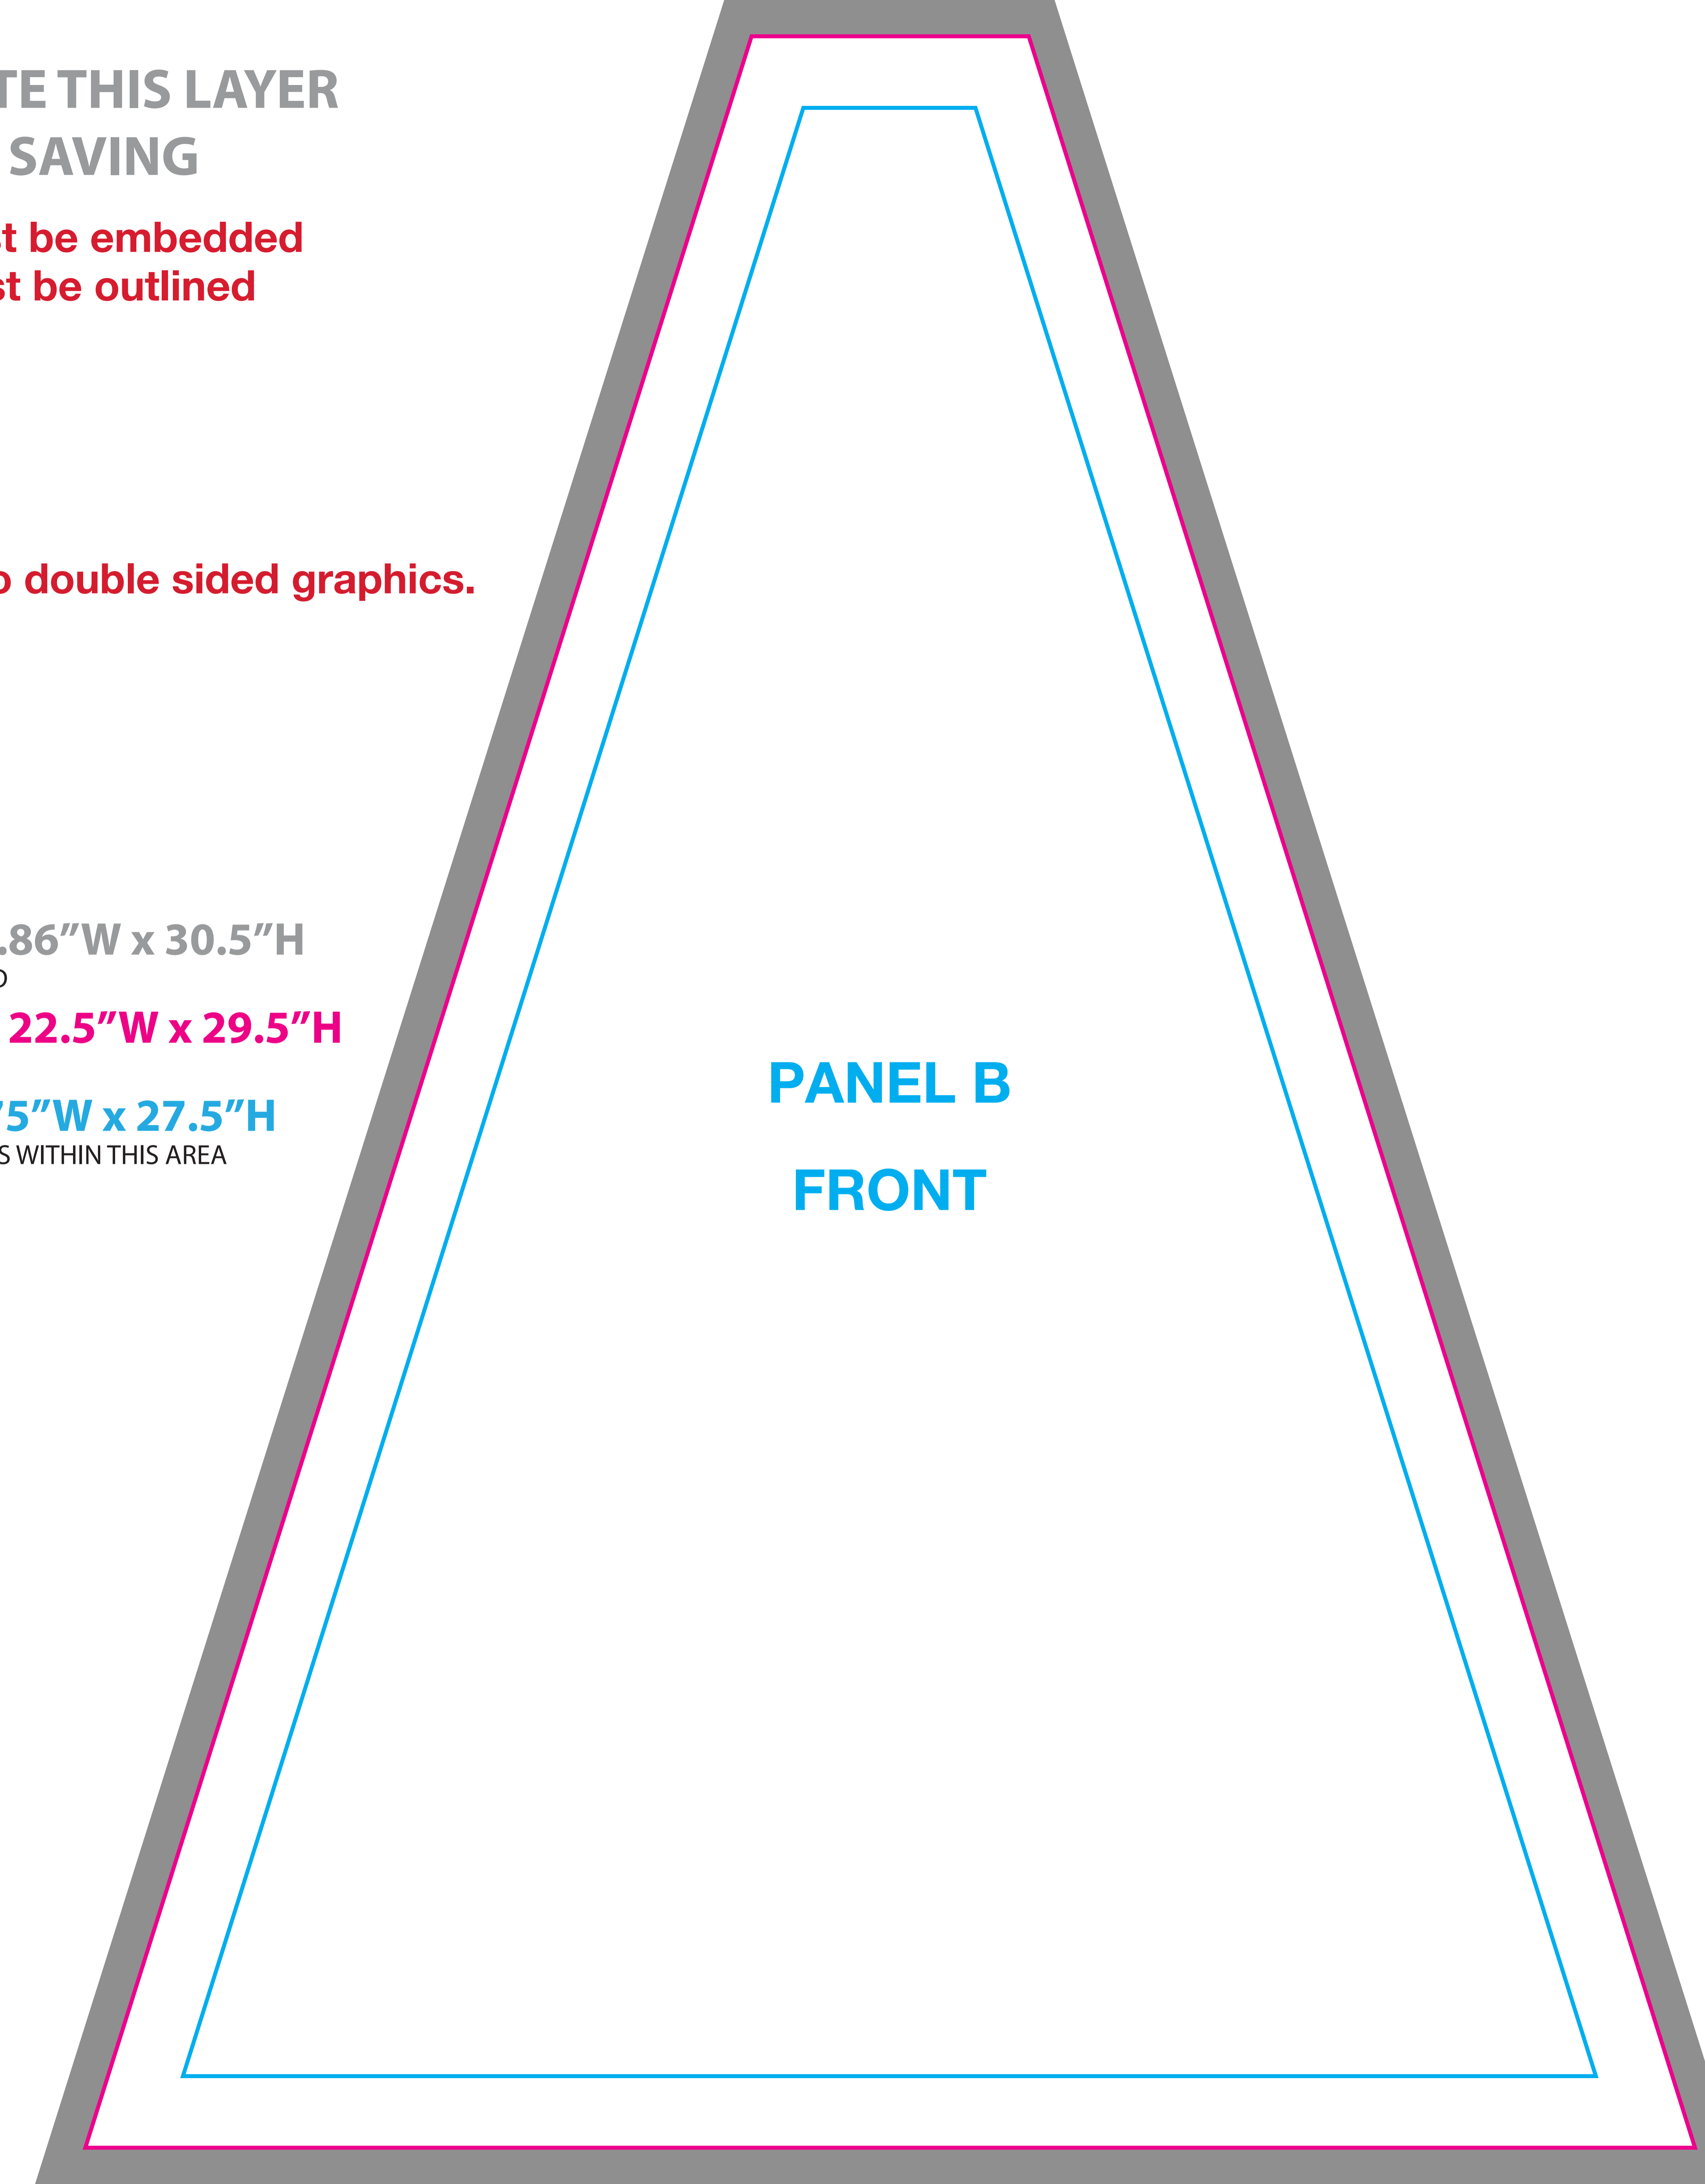

**PLEASE DELETE THIS LAYER
BEFORE SAVING**

**All images must be embedded
All fonts must be outlined**

**DOUBLE SIDED ITEM
Submit 2 Art Files**

BLEED AREA - 25"W x 12"H
NOT VISIBLE WHEN DISPLAYED

FINISHED AREA - 24"W x 11"H
VISIBLE WHEN DISPLAYED

Submit 4 art files for two double sided graphics.

PANEL A
BACK

FINISHED AREA - 24"W x 36"H
VISIBLE WHEN DISPLAYED
SAFE AREA - 23"W x 35"H
KEEP IMPORTANT TEXT/LOGOS WITHIN THIS AREA

PANEL A
FRONT

PANEL B
FRONT

FINISHED AREA - 22.5"W x 29.5"H
VISIBLE WHEN DISPLAYED

SAFE AREA - 19.75"W x 27.5"H
KEEP IMPORTANT TEXT/LOGOS WITHIN THIS AREA

PLEASE DELETE THIS LAYER
BEFORE SAVING

All images must be embedded
All fonts must be outlined

Submit 2 art files for two single sided graphics.

BLEED AREA - 23.86"W x 30.5"H
NOT VISIBLE WHEN DISPLAYED

FINISHED AREA - 22.5"W x 29.5"H
VISIBLE WHEN DISPLAYED

SAFE AREA - 19.75"W x 27.5"H
KEEP IMPORTANT TEXT/LOGOS WITHIN THIS AREA