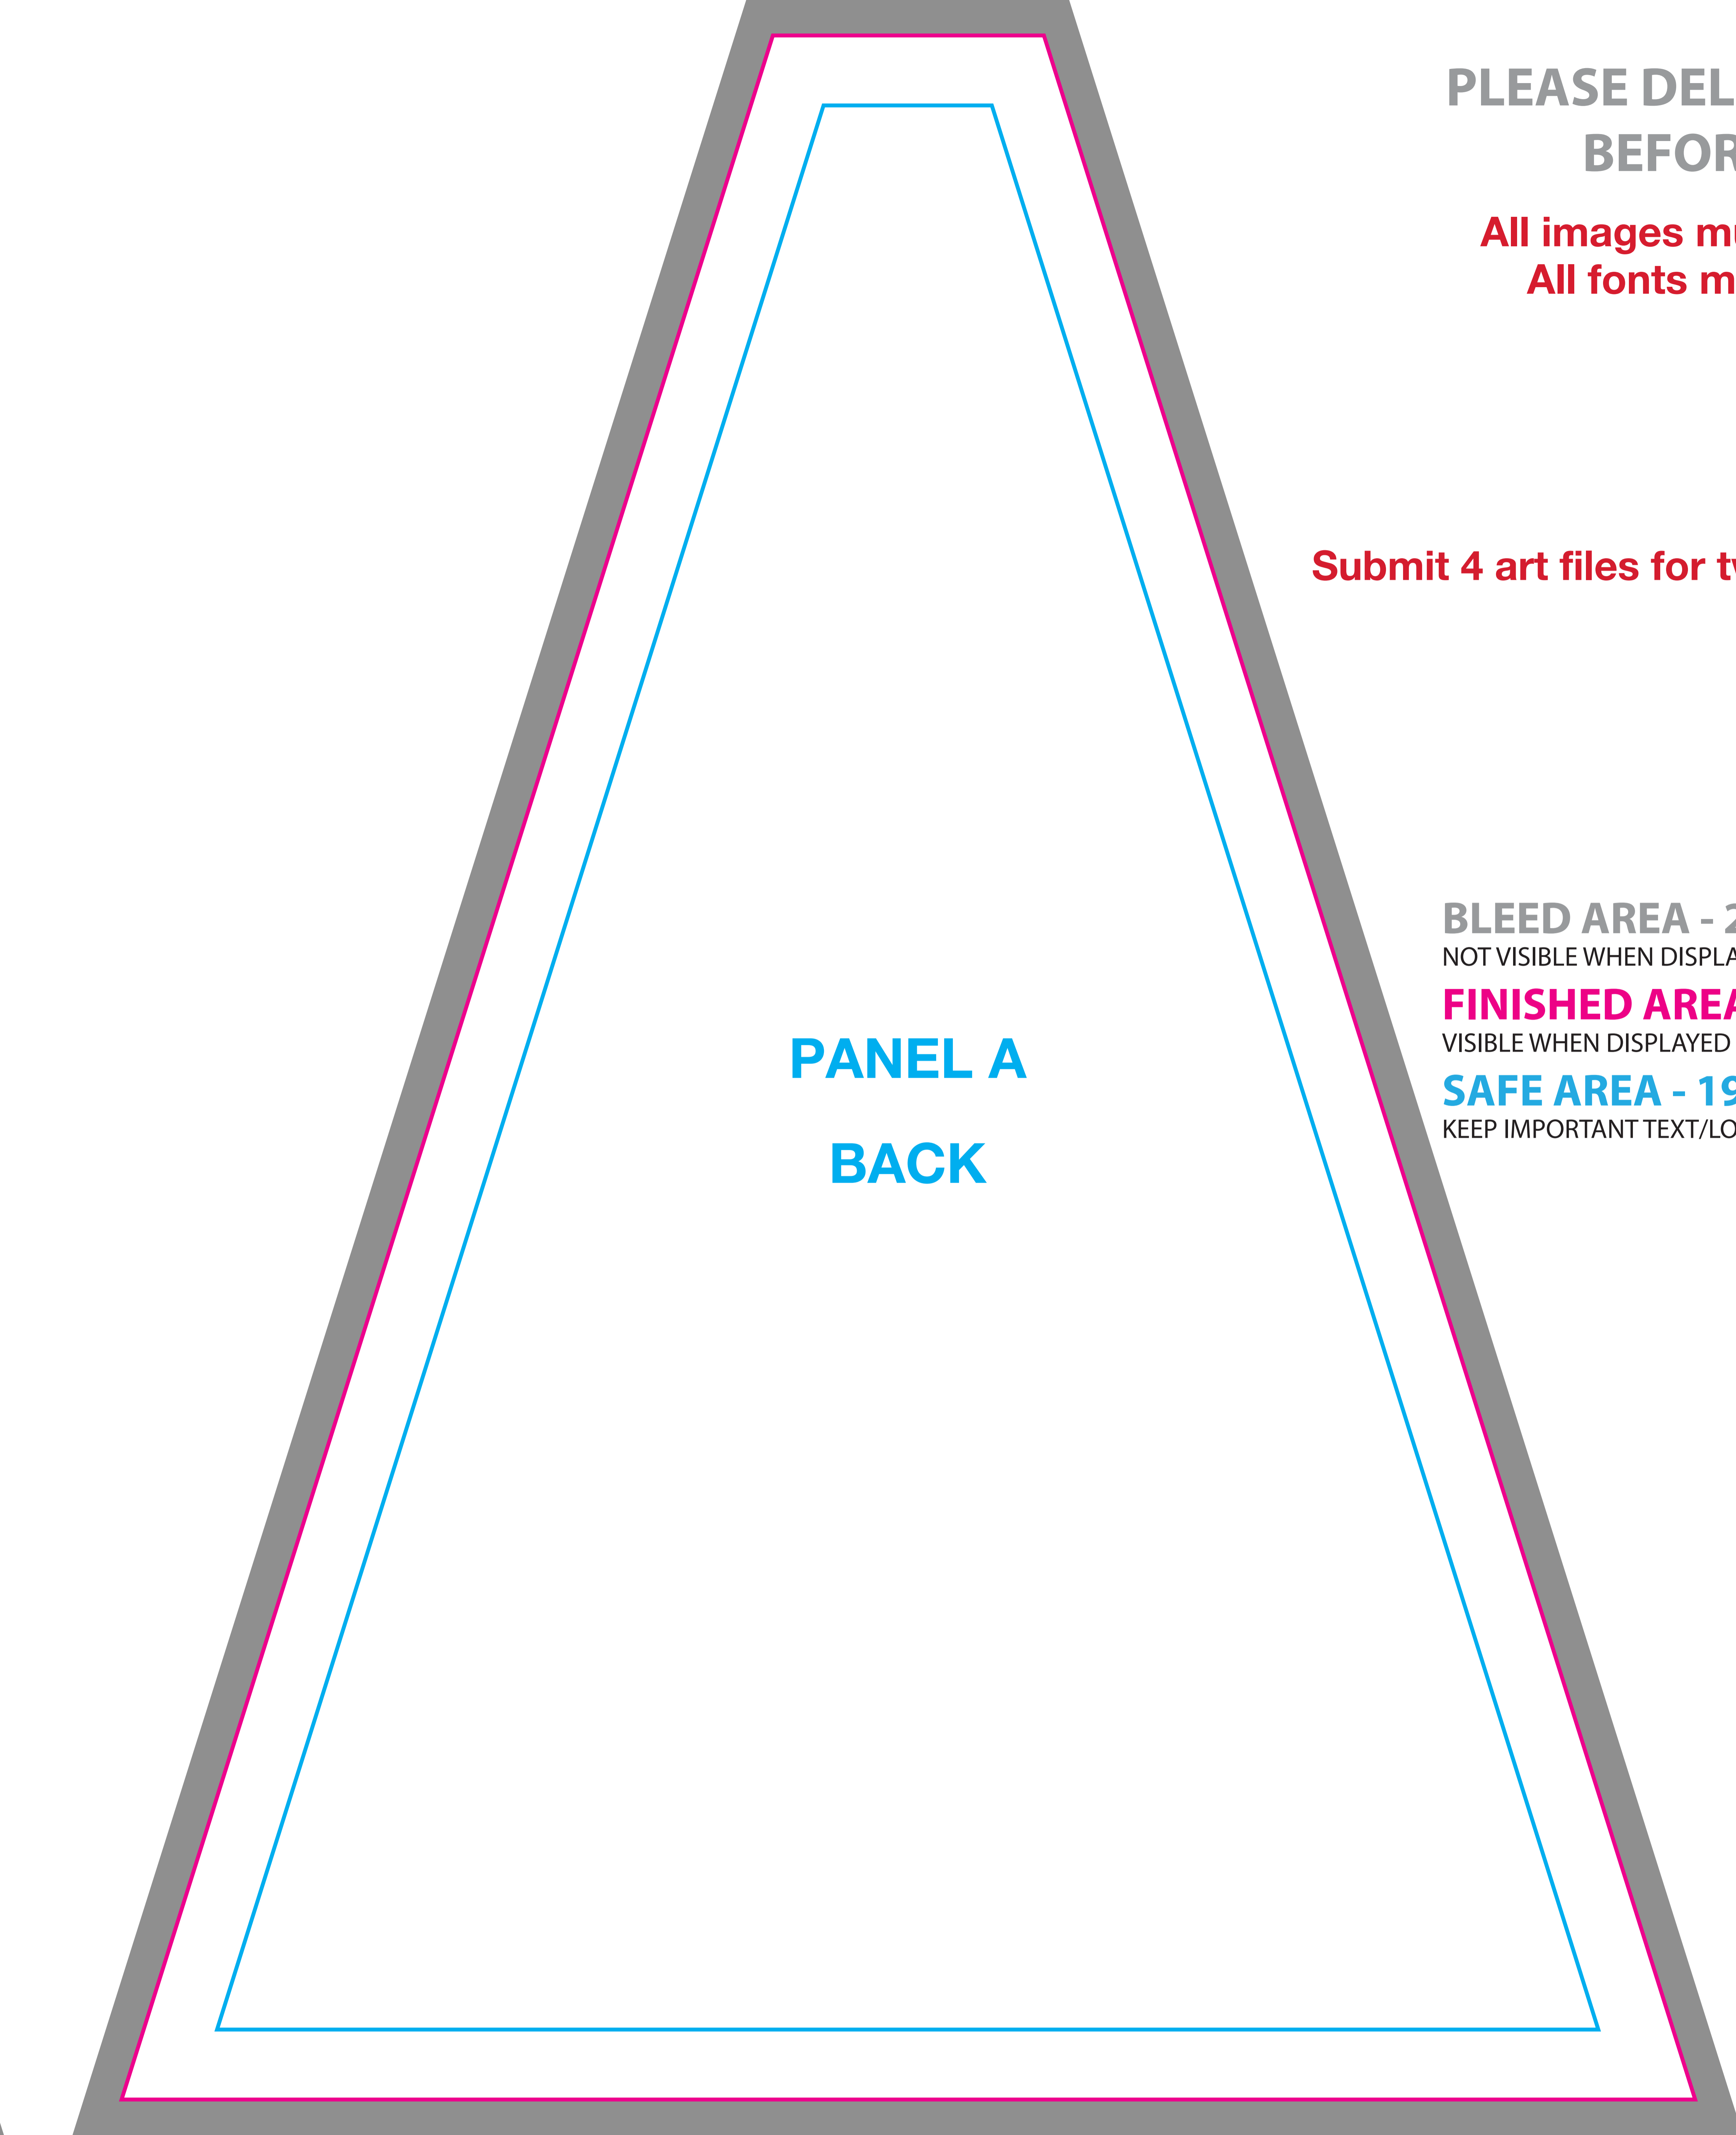

**PLEASE DELETE THIS LAYER
BEFORE SAVING**

**All images must be embedded
All fonts must be outlined**

**DOUBLE SIDED ITEM
Submit 2 Art Files**

BLEED AREA - 25"W x 12"H
NOT VISIBLE WHEN DISPLAYED

FINISHED AREA - 24"W x 11"H
VISIBLE WHEN DISPLAYED

Submit 4 art files for two double sided graphics.

PANEL A
BACK

FINISHED AREA - 24"W x 36"H
VISIBLE WHEN DISPLAYED
SAFE AREA - 23"W x 35"H
KEEP IMPORTANT TEXT/LOGOS WITHIN THIS AREA

PANEL A
FRONT

PANEL B
FRONT

PANEL B
BACK

PLEASE DELETE THIS LAYER
BEFORE SAVING

All images must be embedded
All fonts must be outlined

Submit 4 art files for two double sided graphics.

BLEED AREA - 23.86"W x 30.5"H
NOT VISIBLE WHEN DISPLAYED

FINISHED AREA - 22.5"W x 29.5"H
VISIBLE WHEN DISPLAYED

SAFE AREA - 19.75"W x 27.5"H
KEEP IMPORTANT TEXT/LOGOS WITHIN THIS AREA

PLEASE DELETE THIS LAYER
BEFORE SAVING

All images must be embedded
All fonts must be outlined